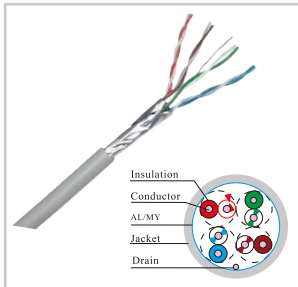

Network UTP Cable & Accessories

Network cable is used to connect and transfer data between computers and a network. There are different types of network cable, and the appropriate type to use will depend on the structure and topology of your network.

SN514

UTP Cat5e 305m
TIA /EIA 568B ISO/IEC 11801
100MHz

SN614

UTP Cat6 305m
TIA /EIA 568B ISO/
IEC 11801
100MHz

SN524

FTP Cat5e 305m
4 Pair
TIA /EIA 568B ISO/IEC 11801
100MHz

SN624

FTP Cat6 305m
TIA/EIA 568B ISO/IEC
11801:2002
250MHz