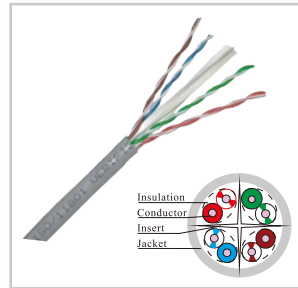

Network UTP Cable & Accessories

Network cable is used to connect and transfer data between computers and a network. There are different types of network cable, and the appropriate type to use will depend on the structure and topology of your network.

SN514

UTP Cat5e 305m
TIA /EIA 568B ISO/IEC 11801
100MHz

SN614

UTP Cat6 305m
TIA /EIA 568B ISO/
IEC 11801
100MHz

SN524

FTP Cat5e 305m
4 Pair
TIA /EIA 568B ISO/IEC 11801
100MHz

SN624

FTP Cat6 305m
TIA/EIA 568B ISO/IEC
11801:2002
250MHz

SN 511

**UTP Cat5e Patch
Cord Grey**
0.5m/1m/1.5m/2m/3m/
5m/10m/20m

SN 611

**UTP Cat6 Patch
Cord Grey**
0.5m/1m/1.5m/2m/3m/
5m/10m/20m

SN511-R

**UTP Cat5e Patch
Cord Red**
0.5m/1m/1.5m/2m/3m/
5m/10m/20m

SN 521