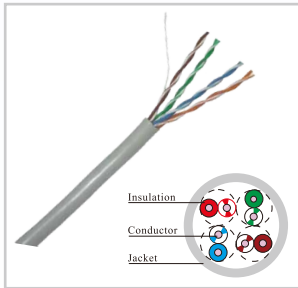

Network UTP Cable & Accessories

Network cable is used to connect and transfer data between computers and a network. There are different types of network cable, and the appropriate type to use will depend on the structure and topology of your network.

SN514

UTP Cat5e 305m
TIA /EIA 568B ISO/IEC 11801
100MHz

SN614

UTP Cat6 305m
TIA /EIA 568B ISO/
IEC 11801
100MHz

SN524

FTP Cat5e 305m
4 Pair
TIA /EIA 568B ISO/IEC 11801
100MHz

SN624

FTP Cat6 305m
TIA/EIA 568B ISO/IEC
11801:2002
250MHz